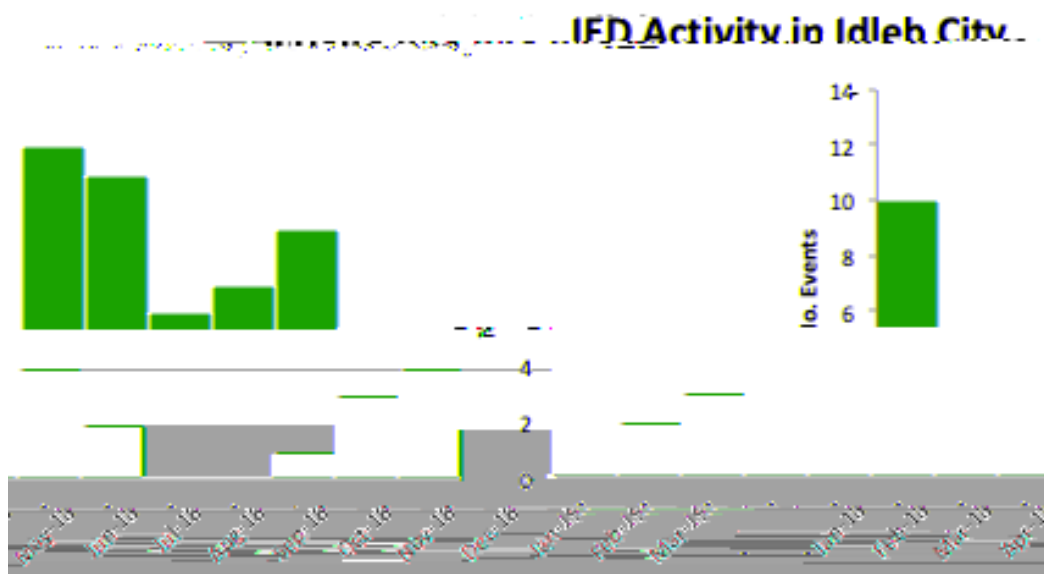

WEEKLY CONFLICT SUMMARY | 18 – 24 MARCH 2019

WHOLE OF SYRIA SUMMARY

- NORTHWEST |

NORTHWEST SYRIA

SOUTH AND CENTRAL SYRIA

NORTHEAST |